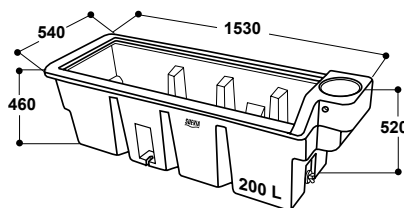

RECOMMENDED FOR:

Cattle, dairy cows, horses, sheep, goats (WT200)

Order Ref.	Type	Packing Hints	
160.0103	Pasture trough WT200	1 piece	
160.0104	Pasture trough WT400	1 piece	
160.0100	Pasture trough WT600	1 piece	
160.0101	Pasture trough WT1000	1 piece	
160.0105	Pasture trough WT1500	1 piece	
131.0671	Membrane float valve Mod. 671	1 piece	
131.0674	Float valve Mod. 674	1 piece	
131.0675	Low pressure float valve Mod. 675	1 piece	
131.0700	MAXIFLOW float valve Mod. 700	1 piece	
131.0738	Low pressure float valve Mod. 738	1 piece